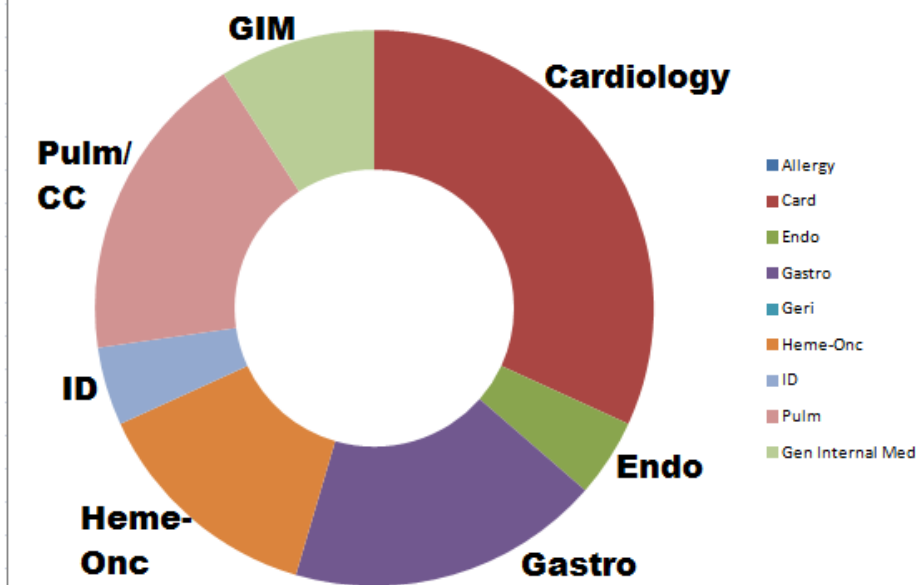

**NOTE: Fellowship match info below includes data from both CAT and GIM Residents**

**Class of 2016 Fellowship Matches**

**Class of 2015 Fellowship Matches**

**Class of 2014 Fellowship Matches**

**Class of 2013 Fellowship Matches**