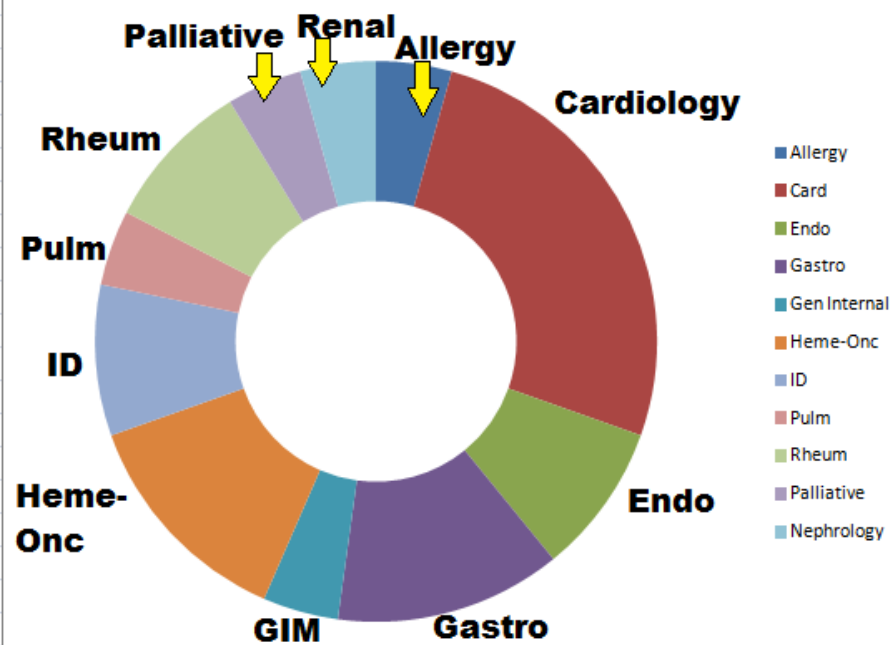

**NOTE: Fellowship match info below includes data from both CAT and GIM Residents**

**Class of 2016 Fellowship Matches**

**Class of 2015 Fellowship Matches**

**Class of 2014 Fellowship Matches**

**Class of 2013 Fellowship Matches**