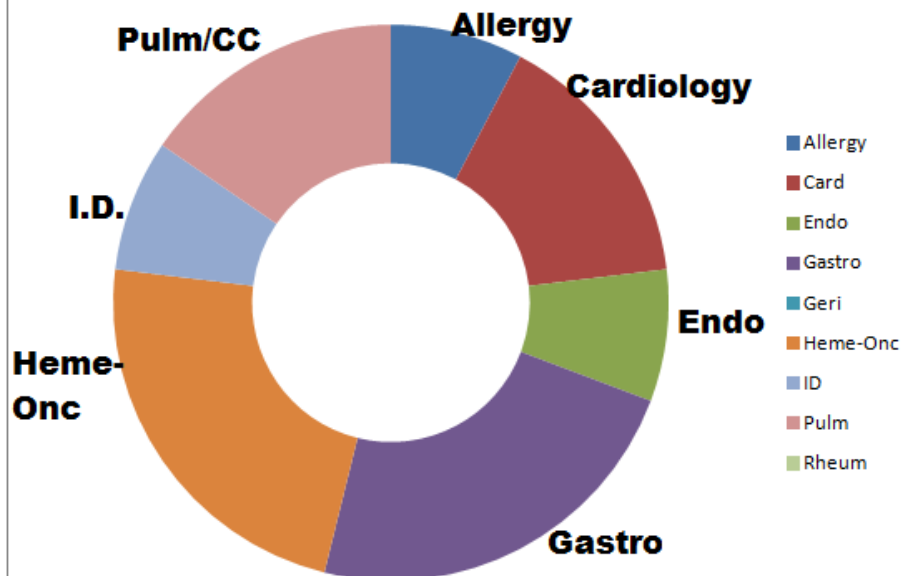

**NOTE: Fellowship match info below includes data from both CAT and GIM Residents**

**Class of 2016 Fellowship Matches**

**Class of 2015 Fellowship Matches**

**Class of 2014 Fellowship Matches**

**Class of 2013 Fellowship Matches**